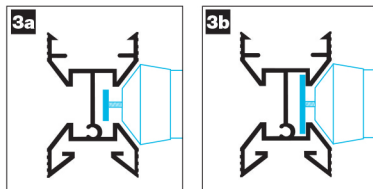

RELAX

FLOOR TO CEILING
STANCHION

H2700mm

TOOLS REQUIRED:

TOP TIP:

* **Fitting to the Stanchions.** When attaching the brackets to the Stanchion ensure the washer, which sits within the Stanchion groove is rotated enough for a secure fitting (3a - 3b).

FLOOR TO CEILING STANCHION W2700mm

SSR-2020-106-AN

$H - 80mm = L$
(i.e. $H2560mm - 80mm = L2480mm$)

* **Fitting onto of carpets.** When the system is in use the weight of garments and other items cause the Stanchion to sink into the carpet - at this point the ceiling screw cap (3 - 4) needs to be adjusted to ensure a secure fitting.