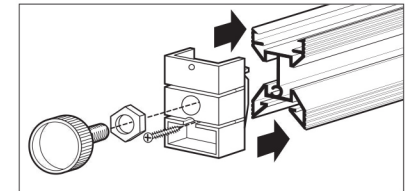

RELAX

FLOOR TO CEILING
STANCHION

H2700mm

TOOLS REQUIRED:

TOP TIP:

* **Fitting to the Stanchions.** When attaching the brackets to the Stanchion ensure the washer, which sits within the Stanchion groove is rotated enough for a secure fitting (3a - 3b).

FLOOR TO CEILING STANCHION W2700mm

SSR-2020-106-AN

$H - 80mm = L$
(i.e. $H2560mm - 80mm = L2480mm$)

* **Fitting onto of carpets.** When the system is in use the weight of garments and other items cause the Stanchion to sink into the carpet - at this point the ceiling screw cap (3 - 4) needs to be adjusted to ensure a secure fitting.