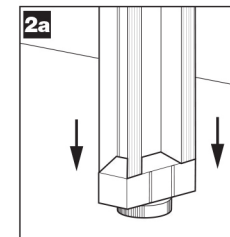

RELAX

FLOOR TO CEILING
STANCHION

H2700mm

TOOLS REQUIRED:

TOP TIP:

* **Fitting to the Stanchions.** When attaching the brackets to the Stanchion ensure the washer, which sits within the Stanchion groove is rotated enough for a secure fitting (3a - 3b).

FLOOR TO CEILING STANCHION W2700mm

SSR-2020-106-AN

$H - 80mm = L$
(i.e. $H2560mm - 80mm = L2480mm$)

* **Fitting onto of carpets.** When the system is in use the weight of garments and other items cause the Stanchion to sink into the carpet - at this point the ceiling screw cap (3 - 4) needs to be adjusted to ensure a secure fitting.