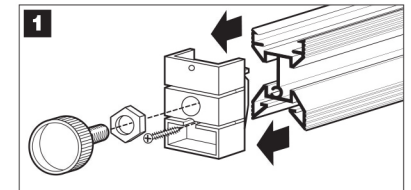

RELAX

FLOOR TO CEILING
STANCHION

H2700mm

TOOLS REQUIRED:

TOP TIP:

* **Fitting to the Stanchions.** When attaching the brackets to the Stanchion ensure the washer, which sits within the Stanchion groove is rotated enough for a secure fitting (3a - 3b).

FLOOR TO CEILING STANCHION W2700mm

SSR-2020-106-AN

$H - 80mm = L$
(i.e. $H2560mm - 80mm = L2480mm$)

* **Fitting onto of carpets.** When the system is in use the weight of garments and other items cause the Stanchion to sink into the carpet - at this point the ceiling screw cap (3 - 4) needs to be adjusted to ensure a secure fitting.