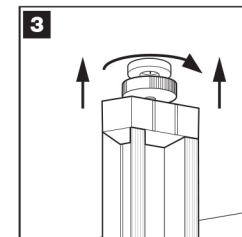

RELAX

FLOOR TO CEILING
STANCHION

H2700mm

TOOLS REQUIRED:

TOP TIP:

* **Fitting to the Stanchions.** When attaching the brackets to the Stanchion ensure the washer, which sits within the Stanchion groove is rotated enough for a secure fitting (3a - 3b).

FLOOR TO CEILING STANCHION W2700mm

SSR-2020-106-AN

$H - 80mm = L$
(i.e. $H2560mm - 80mm = L2480mm$)

* **Fitting onto of carpets.** When the system is in use the weight of garments and other items cause the Stanchion to sink into the carpet - at this point the ceiling screw cap (3 - 4) needs to be adjusted to ensure a secure fitting.