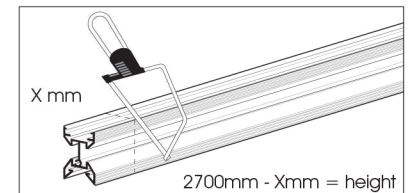

RELAX

FLOOR TO CEILING
STANCHION

H2700mm

TOOLS REQUIRED:

TOP TIP:

* **Fitting to the Stanchions.** When attaching the brackets to the Stanchion ensure the washer, which sits within the Stanchion groove is rotated enough for a secure fitting (3a - 3b).

FLOOR TO CEILING STANCHION W2700mm

SSR-2020-106-AN

$H - 80mm = L$
(i.e. $H2560mm - 80mm = L2480mm$)

* **Fitting onto of carpets.** When the system is in use the weight of garments and other items cause the Stanchion to sink into the carpet - at this point the ceiling screw cap (3 - 4) needs to be adjusted to ensure a secure fitting.