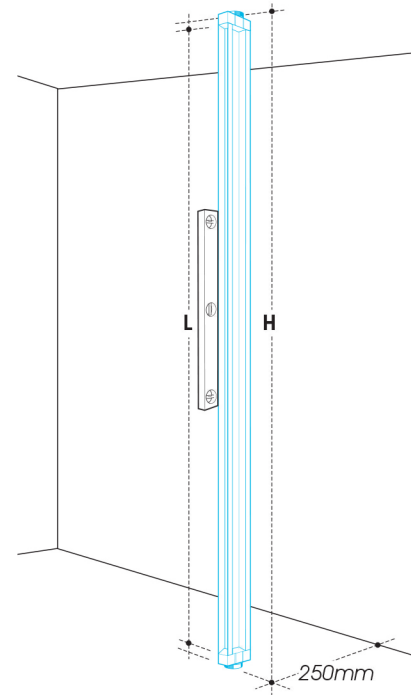

RELAX

FLOOR TO CEILING
STANCHION

H2700mm

TOOLS REQUIRED:

TOP TIP:

* **Fitting to the Stanchions.** When attaching the brackets to the Stanchion ensure the washer, which sits within the Stanchion groove is rotated enough for a secure fitting (3a - 3b).

FLOOR TO CEILING STANCHION W2700mm

SSR-2020-106-AN

$H - 80mm = L$
(i.e. $H2560mm - 80mm = L2480mm$)

* **Fitting onto of carpets.** When the system is in use the weight of garments and other items cause the Stanchion to sink into the carpet - at this point the ceiling screw cap (3 - 4) needs to be adjusted to ensure a secure fitting.