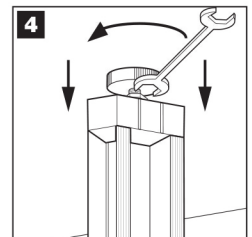

RELAX

FLOOR TO CEILING
STANCHION

H2700mm

TOOLS REQUIRED:

TOP TIP:

* **Fitting to the Stanchions.** When attaching the brackets to the Stanchion ensure the washer, which sits within the Stanchion groove is rotated enough for a secure fitting (3a - 3b).

FLOOR TO CEILING STANCHION W2700mm

SSR-2020-106-AN

$H - 80mm = L$
(i.e. $H2560mm - 80mm = L2480mm$)

* **Fitting onto of carpets.** When the system is in use the weight of garments and other items cause the Stanchion to sink into the carpet - at this point the ceiling screw cap (3 - 4) needs to be adjusted to ensure a secure fitting.