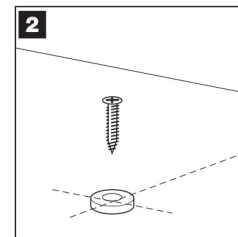

RELAX

FLOOR TO CEILING
STANCHION

H2700mm

TOOLS REQUIRED:

TOP TIP:

* **Fitting to the Stanchions.** When attaching the brackets to the Stanchion ensure the washer, which sits within the Stanchion groove is rotated enough for a secure fitting (3a - 3b).

FLOOR TO CEILING STANCHION W2700mm

SSR-2020-106-AN

$H - 80mm = L$
(i.e. $H2560mm - 80mm = L2480mm$)

* **Fitting onto of carpets.** When the system is in use the weight of garments and other items cause the Stanchion to sink into the carpet - at this point the ceiling screw cap (3 - 4) needs to be adjusted to ensure a secure fitting.