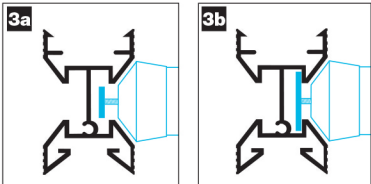

RELAX

FLOOR TO WALL STANCHION W2240mm SSR-2121-080-AN

FLOOR TO WALL STANCHION

H2240mm

TOOLS REQUIRED:

TOP TIP:

* Fitting to the Stanchions. When attaching the brackets to the Stanchion ensure the washer, which sits within the Stanchion groove is rotated enough for a secure fitting (3a-3b).