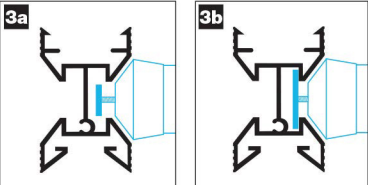

RELAX

SLIDING BASKET W900mm SSR-2454-900-AN

SLIDING BASKET

W900mm

TOOLS REQUIRED:

TOP TIP:

\* Fitting to the Stanchions. When attaching the brackets to the Stanchion ensure the washer, which sits within the Stanchion groove is rotated enough for a secure fitting (3a-3b).